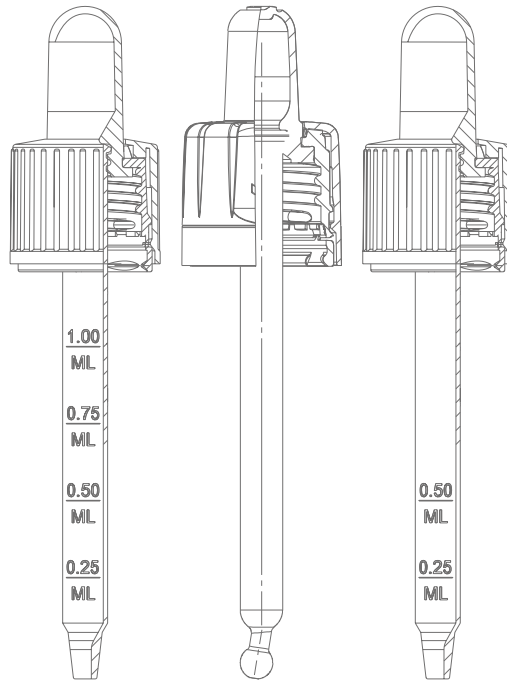

YOUR ADVANTAGES AT A GLANCE

- ✓ Prompt delivery: All items in stock in the US
- Simple and quick: Total all in one package
- Combo pricing for bottle and pipette
- Perfect fit with Stoelzle Euro Dropper Bottles and Boston Rounds
- ✓ Pipettes
  - Graduated and non graduated pipettes for your liquids
  - Child resistant closure for highest safety
  - Tamper evident
  - Test results: In compliance with US 16 CFR §1700.20 ISO8317

CONTACT US

Spencer Emmet

Mail: spencer.emmet@stoelzle.com

Phone: +1 646 901 7633

François Delcourt

Mail: francois.delcourt@stoelzle.com

Phone: +1 773 865 7281

SHIPPING: Products Distribution Incorporated

3 Security Drive; Suite 302, Dock Doors # 7 – 12, Cranbury, NJ 08512