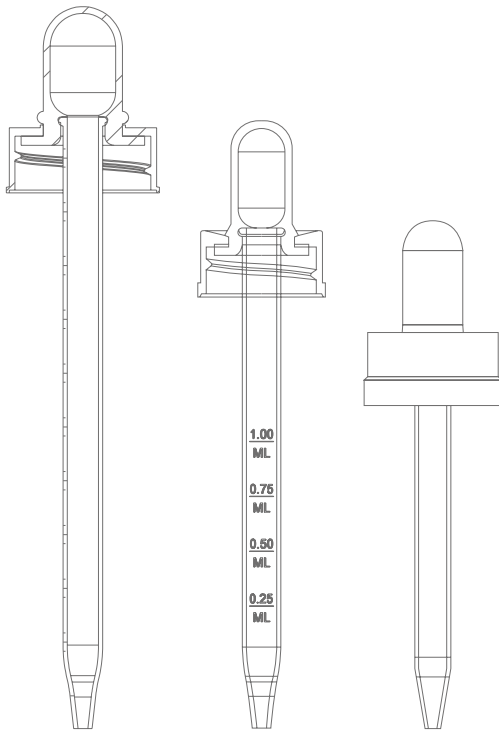

STOELZLE GLASS GROUP

PERFECT MATCH

COMBINE BOSTON ROUND WITH THE PERFECT FITTING PIPETTES

YOUR ADVANTAGES AT A GLANCE

- ✓ Prompt delivery: All items in stock in the US
- Simple and quick: Total all in one package
- Combo pricing for bottle and pipette
- Perfect fit with Stoelzle Euro Dropper Bottles and Boston Rounds
- ✓ Pipettes
 - Graduated and non graduated pipettes for your liquids
 - Child resistant closure for highest safety
 - Tamper evident
 - Test results: In compliance with US 16 CFR § 1700.20 ISO8317

3 Security Drive; Suite 302, Dock Doors # 7 – 12, Cranbury, NJ 08512

BOSTON ROUND & PIPETTES

BOSTON ROUND BOTTLE		
Art-No. 74007		
	Volume (oz)	1
	Weight~ (g)	43
	Height (mm)	78.6
	Size (mm)	32.5
	Neck finish	GPI 400-20A-405
	Color	<input type="radio"/> <input checked="" type="radio"/>
	Bottles/pallet	13,608 pcs

PIPETTES	
Art-No.: 12170010515	Art-No.: 12170010315
Length: 76 mm	Length: 76 mm
Non CRC	CRC
Graduated: 0.25 ml, 0.5 ml, 0.75 ml, 1 ml	Graduated: 0.25 ml, 0.5 ml, 0.75 ml, 1 ml
Nitrile bulb	Nitrile bulb
Pipette colour: black	Pipette colour: black
Carton quantity: 1,600 pcs	Carton quantity: 1,400 pcs

BOSTON ROUND & PIPETTES

BOSTON ROUND BOTTLE		
Art-No. 74007		
	Volume (oz)	2
	Weight~ (g)	56
	Height (mm)	93.7
	Size (mm)	38.1
	Neck finish	GPI 400-20A-405
	Color	
	Bottles/pallet	8,100 pcs

PIPETTES		
Art-No.: 12170010215		Art-No.: 12170010415
Length: 91 mm		Length: 91 mm
Non CRC		Non CRC
Non graduated		Graduated: 0.25 ml, 0.5 ml, 0.75 ml, 1 ml
Nitrile bulb		Nitrile bulb
Pipette colour: black		Pipette colour: black
Carton quantity: 1,400 pcs		Carton quantity: 1,400 pcs